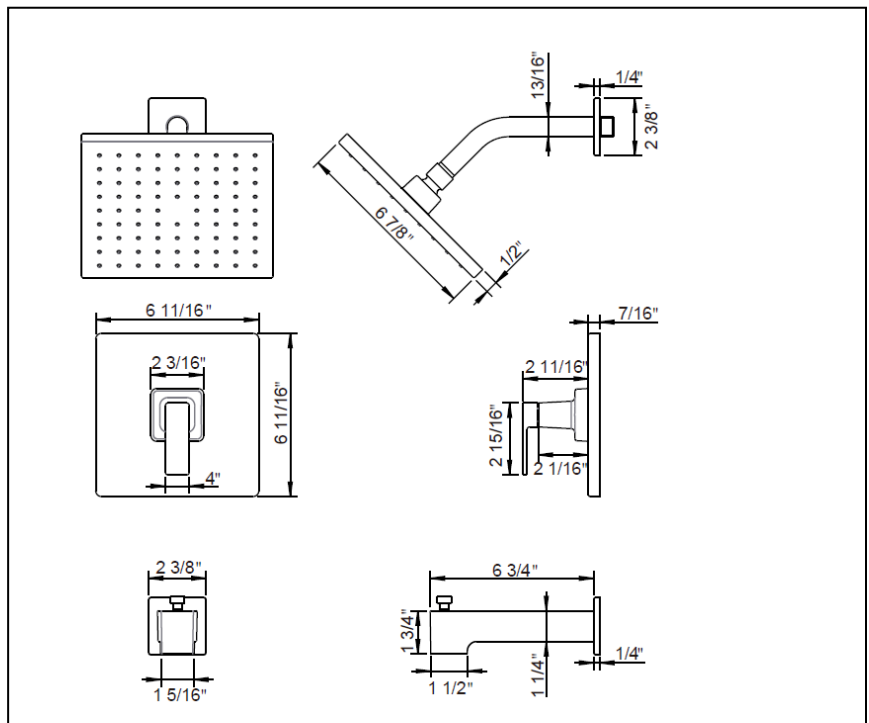

ULTRA TUB & SHOWER TRIM

- RIFT Collection
- Single-Handle Tub and Shower Trim
- 3-Hole Installation

STANDARD SPECIFICATIONS

- Zinc tub spout with diverter
- Zinc handle
- Single function 8" square showerhead

FINISHES INCLUDE

- Chrome (UF70700)
- PVD Brushed Nickel (UF70703)
- Matte Black (UF70707)

WARRANTY

- Limited lifetime warranty on workmanship and materials to the original purchaser

COMPLIES WITH

- NSF 61-9
- ASME A112.18.1
- CSA B125.1
- IAPMO/UPC/cUPC
- AB1953
- EPA WaterSense
- ADA

tel. 888-OK-ULTRA (658-5872) • fax. 949-252-9989 • <http://www.ultrafaucets.com>

This specification is provided for reference only. Ultra Faucets reserves the right to modify specifications and materials without notice or obligation.